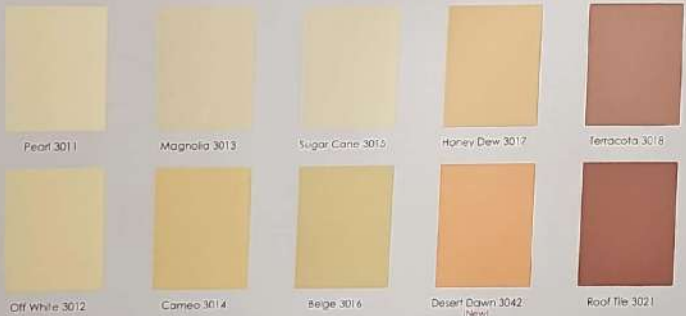

HOME BRITE[®] PAINTS

WeatherResist

Easy Application | Durable | Acrylic Based

Also Available in White 3036

Since All Colour Chips Are Effected By Age, Light, Heat And Mechanical Coating Process The Colours On This Card May Vary From The Actual Paint In The Container.